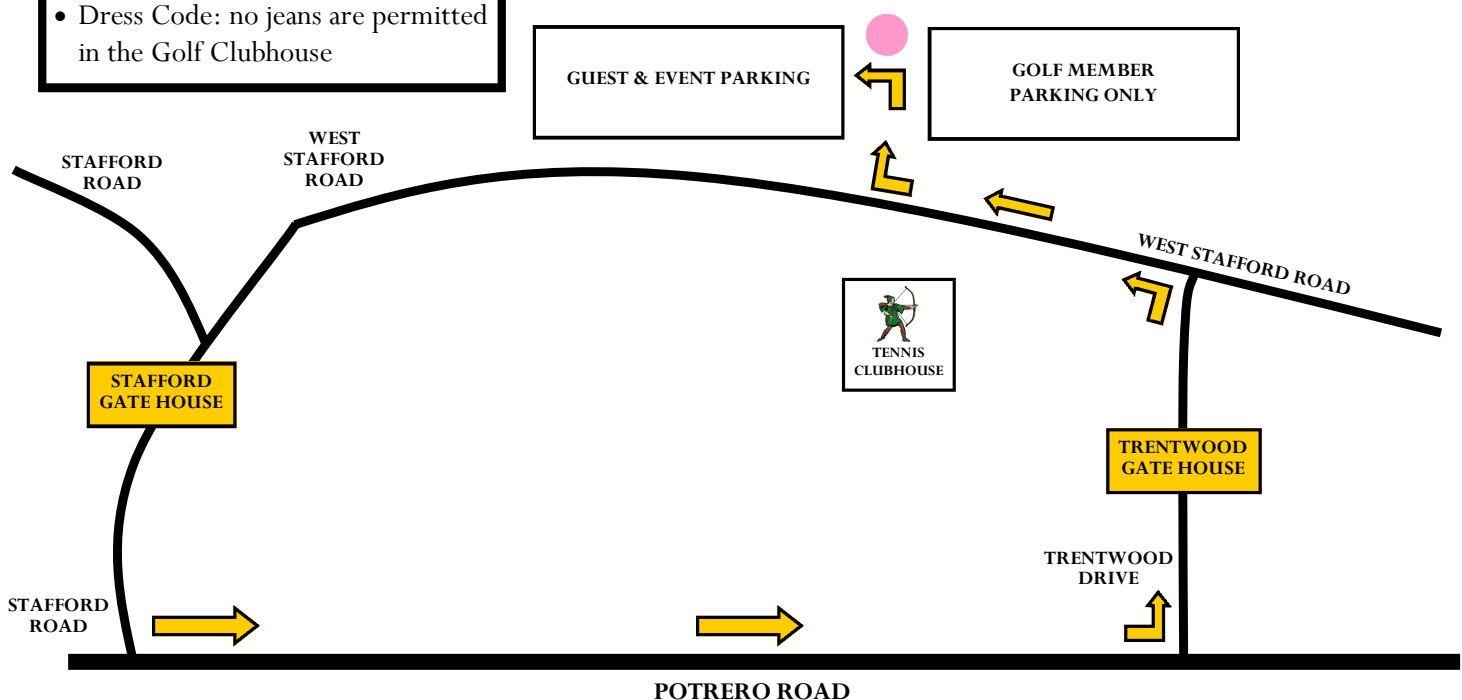

DIRECTIONS TO:

*Sherwood
Country Club*

**320 WEST STAFFORD ROAD
THOUSAND OAKS, CA 91361
PHONE: (805) 496-3036**

NORTHBOUND 101:

Take the 101 Freeway North to Westlake Boulevard South. Exit freeway and turn left on to Westlake Boulevard. Follow approximately two (2) miles to Potrero Road, turn right and follow for approximately two (2) miles on Potrero Road. Go past the Stafford Road gate and head to the Trentwood Drive gate. Turn left on to Trentwood Drive and follow to the Security Guard Gate. (See map below for directions once through the Guard Gate.)

SOUTHBOUND 101:

Take the 101 Freeway South to Westlake Boulevard South. Exit freeway and turn right on to Westlake Boulevard. Follow approximately two (2) miles to Potrero Road, turn right and follow for approximately two (2) miles on Potrero Road. Go past the Stafford Road gate and head to the Trentwood Drive gate. Turn left on to Trentwood Drive and follow to the Security Guard Gate. (See map below for directions once through the Guard Gate.)

PLEASE NOTE:

- Each driver **MUST** present a valid drivers' license to enter the Guard Gates
- Dress Code: no jeans are permitted in the Golf Clubhouse

GOLF CLUBHOUSE

POTRERO ROAD